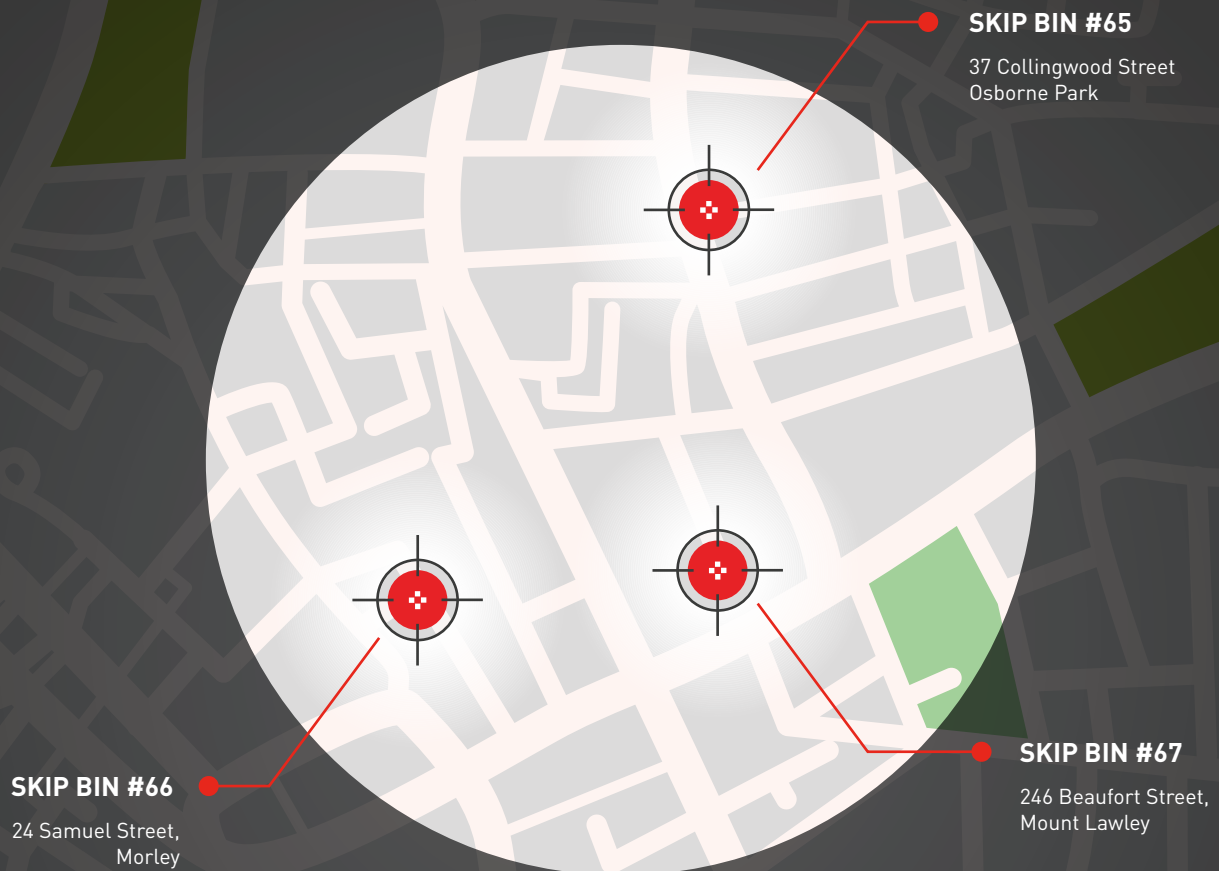

IF YOU'RE NOT CAREFUL, YOU COULD LOSE THOUSANDS OF DOLLARS ON MISPLACED ASSETS.

With **Romteck's** location management system, you get a record of the last places your skip bins were delivered and you can also track their movement during transit. Details are automatically stored – you'll never worry about manually recording their whereabouts again.

HOW IT WORKS

Attach our Romteck tracking unit to your truck

Attach our Romteck RFID tag for your skip bin.

Once installed, you'll be able to track the movements of your trucks in real-time via Google Maps. You'll also have records of the drop off sites of your skip bins, accessible through a mobile-friendly, online portal – so that there's no confusion when you're organising pickups.

THE BENEFITS

TRACK THE
WHEREABOUTS OF
YOUR DELIVERY
TRUCKS

KNOW WHERE YOU
LAST LEFT YOUR
SKIP BINS

HAVE ACCESS TO A
DATABASE THAT
STORES LOCATION
INFORMATION

MAP THE QUICKEST
ROUTES TO AND
FROM CLIENT SITES

BETTER ORGANISE
PICK-UPS AND
DROP-OFFS

DON'T LOSE MONEY ON LOST SKIP BINS

call **ROMTECK** today about how we can help
you better track your inventory.

Romteck Australia Pty Ltd

37 Collingwood Street
Osborne Park , WA 6017